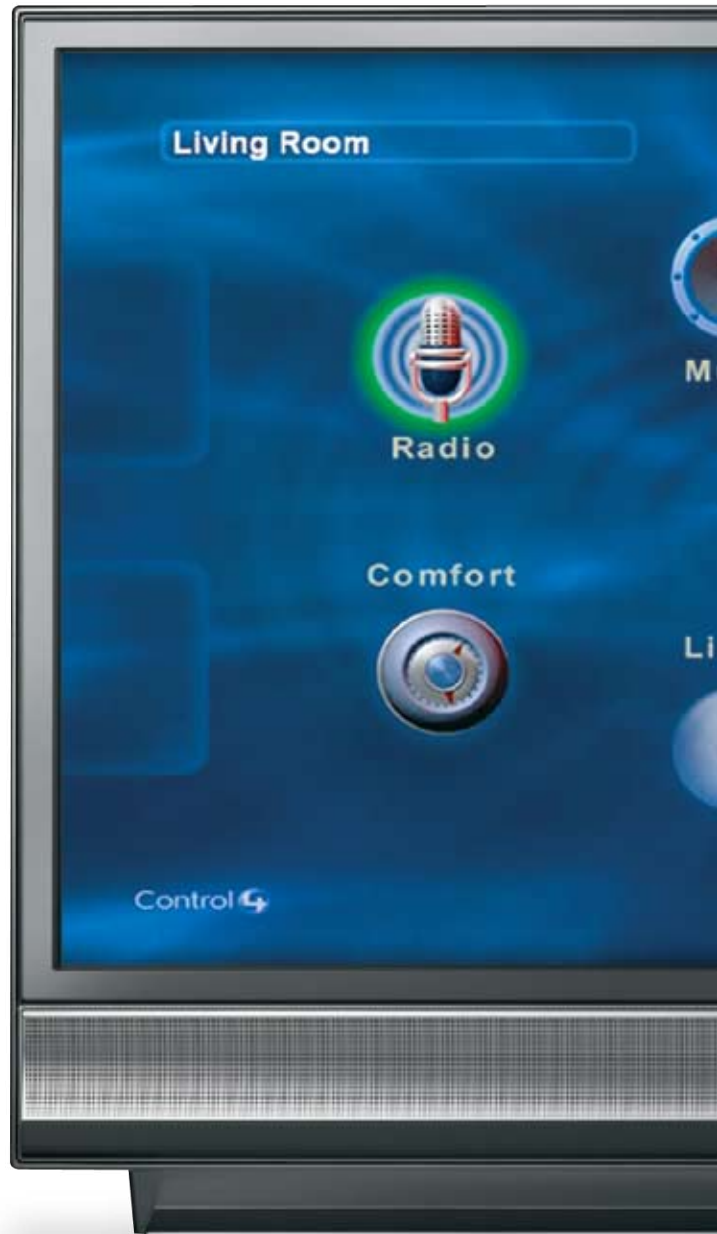

Ethernet Speaker Point™

Control4 8" In-wall Speakers

Wireless LCD Keypad

WiFi Speaker Point™

Control4 8" In-wall Speakers

Sample System – Home Theater, Music, Lighting, Temperature

Home Theater

Bedroom

Bathroom

Family Room

Kitchen

Control4 8" In-ceiling Speakers

Control4 8" In-ceiling Speakers

Control4 8" In-ceiling Speakers

Control4 8" In-ceiling Speakers

With Control4, you can simplify your life by bringing all of the technology in your home together into one complete, elegant solution.

Affordable

- Start small, upgrade as you go

Easy to Install

- Perfect for both new and existing homes

Easy to Use

- Practical for everyday life

and

Control4
Everyday Easy