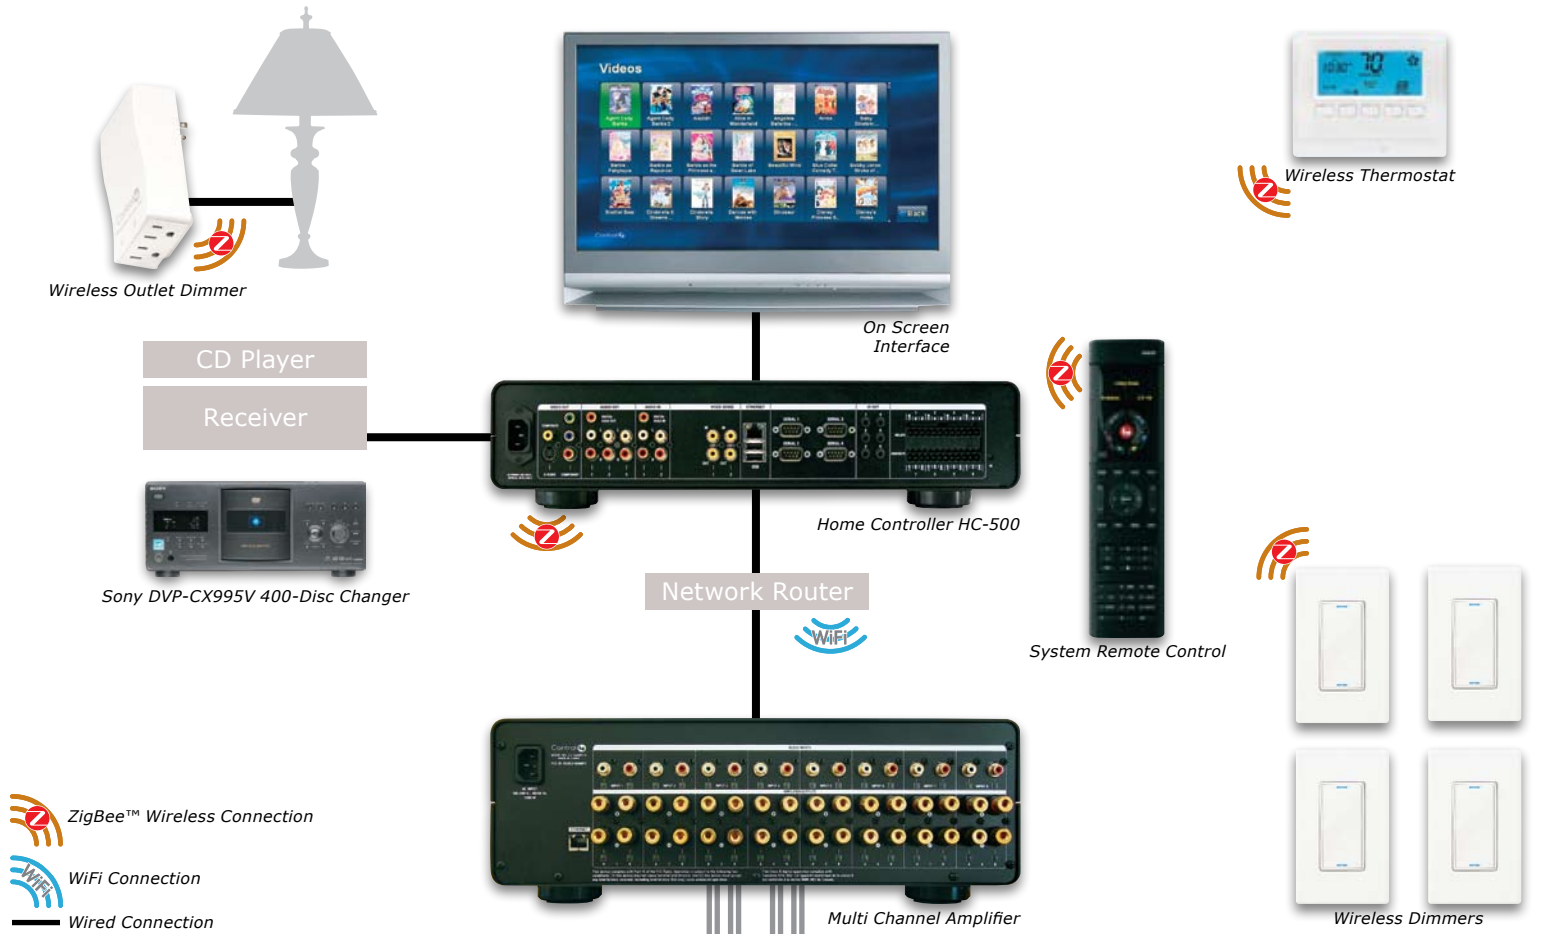

- Bi-directional communication with all Control4 interfaces
- Stand-alone functionality

Sample System – Home Theater and Music

Home Theater

On Screen Interface

- CD Player
- Receiver
- DVD Player
- USB Hard Drive

Home Controller HC-300

System Remote Control

Network Router

 ZigBee™ Wireless Connection

 WiFi Connection

 Wired Connection

Bedroom

System Remote Control

Ethernet Speaker Point™

Control4 8" In-wall Speakers

Wireless LCD Keypad

WiFi Speaker Point™

Control4 8" In-wall Speakers

Sample System – Home Theater, Music, Lighting, Temperature

Home Theater

Bedroom

Affordable

- Start small, upgrade as you go

Easy to Install

- Perfect for both new and existing homes

Easy to Use

- Practical for everyday life

and

Control4
Everyday Easy